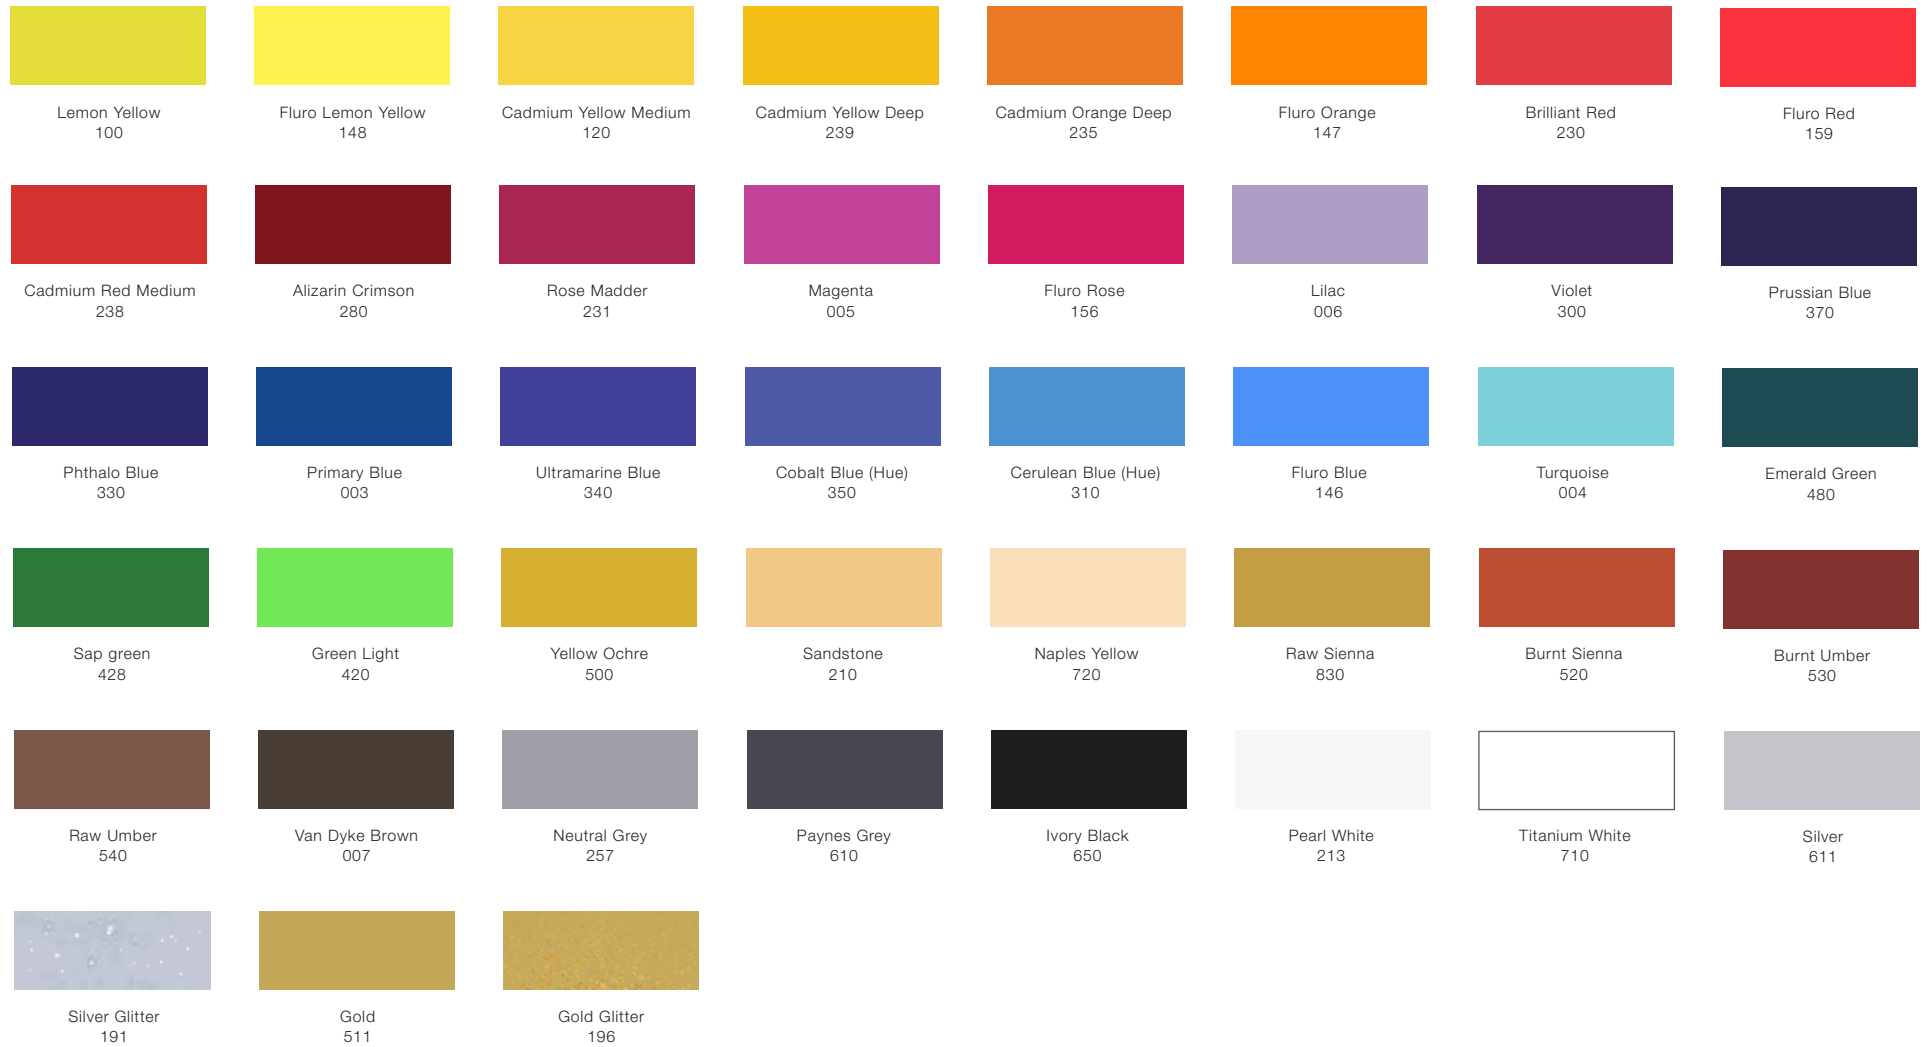

IRIS ACRYLIC PAINT

colour chart:

The IRIS heavy body acrylic paint 75ml tubes is available in 43 brilliant colours.

The IRIS heavy body acrylic paint 200ml tubes is available in 22 brilliant colours.

The IRIS heavy body acrylic paint 500ml bottles is available in primary colours including black and white.

The IRIS heavy body acrylic paint 1litre bottles is available in primary colours including black and white.